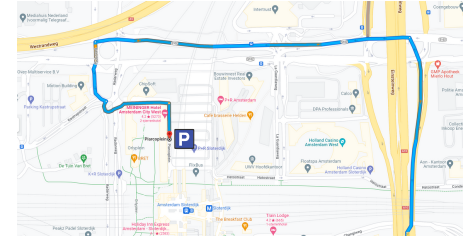

Are you coming by car? You can park in the **P+R Sloterdijk**.
Enter the following address in the navigation: **Piarcoplein, 1043 DW Amsterdam**

P+R Sloterdijk

Entrance of the car park

Is the **P+R full**? Then park in the **adjacent parking spaces**. Here you pay with a parking app as desired, or via the parking meter.

Coming from the A1 or A7

- ➔ On the a10 take the exit S102
- ➔ Take the right-hand lanes and then turn right onto Basisweg
- ➔ Turn left onto Radarweg
- ➔ At the roundabout, take the 3rd exit onto Hanedastraat
- ➔ Turn right onto Piarco Square
- ➔ Drive a bit to the sign and park behind the barriers
- ➔ After parking, follow the walking route on page 2

Coming from the A2 or A4

- ➔ On the a10 take the exit S102
- ➔ Take the left lanes and then turn left onto Basisweg
- ➔ Turn left onto Radarweg
- ➔ At the roundabout, take the 3rd exit onto Hanedastraat
- ➔ Turn right onto Piarco Square
- ➔ Drive a bit to the sign and park behind the barriers
- ➔ After parking, follow the walking route on page 2

Want to **park for free**?
Go to the **Rhonestweg**.
Our office is in 5 minute walking distance from there.

Walking route from Piarcopelein to the office

- Walk behind the office building (located directly at the parking lot) to the left and walk towards the stairs