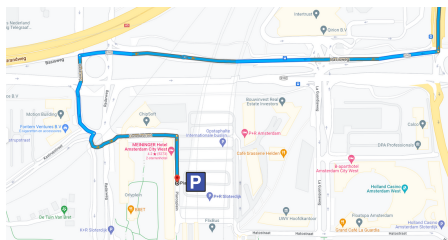

Are you coming by car? You can park in the **P+R Sloterdijk**.
Enter the following address in the navigation: **Piarcoplein, 1043 DW Amsterdam**

P+R Sloterdijk

Entrance of the car park

Is the **P+R full**? Then park in the **adjacent parking spaces**. Here you pay with a parking app as desired, or via the parking meter.

Coming from the A1 or A7

- ➔ On the a10 take the exit S102
- ➔ Take the right-hand lanes and then turn right onto Basisweg
- ➔ Turn left onto Radarweg
- ➔ At the roundabout, take the 3rd exit onto Hanedastraat
- ➔ Turn right onto Piarco Square
- ➔ Drive a bit to the sign and park behind the barriers
- ➔ After parking, follow the walking route on page 2

Coming from the A2 or A4

- ➔ On the a10 take the exit S102
- ➔ Take the left lanes and then turn left onto Basisweg
- ➔ Turn left onto Radarweg
- ➔ At the roundabout, take the 3rd exit onto Hanedastraat
- ➔ Turn right onto Piarco Square
- ➔ Drive a bit to the sign and park behind the barriers
- ➔ After parking, follow the walking route on page 2

Want to **park for free**?
Go to the **Rhonestweg**.
Our office is in 5 minute walking distance from there.

Walking route from Piarcopelein to the office

- Walk behind the office building (located directly at the parking lot) to the left and walk towards the stairs